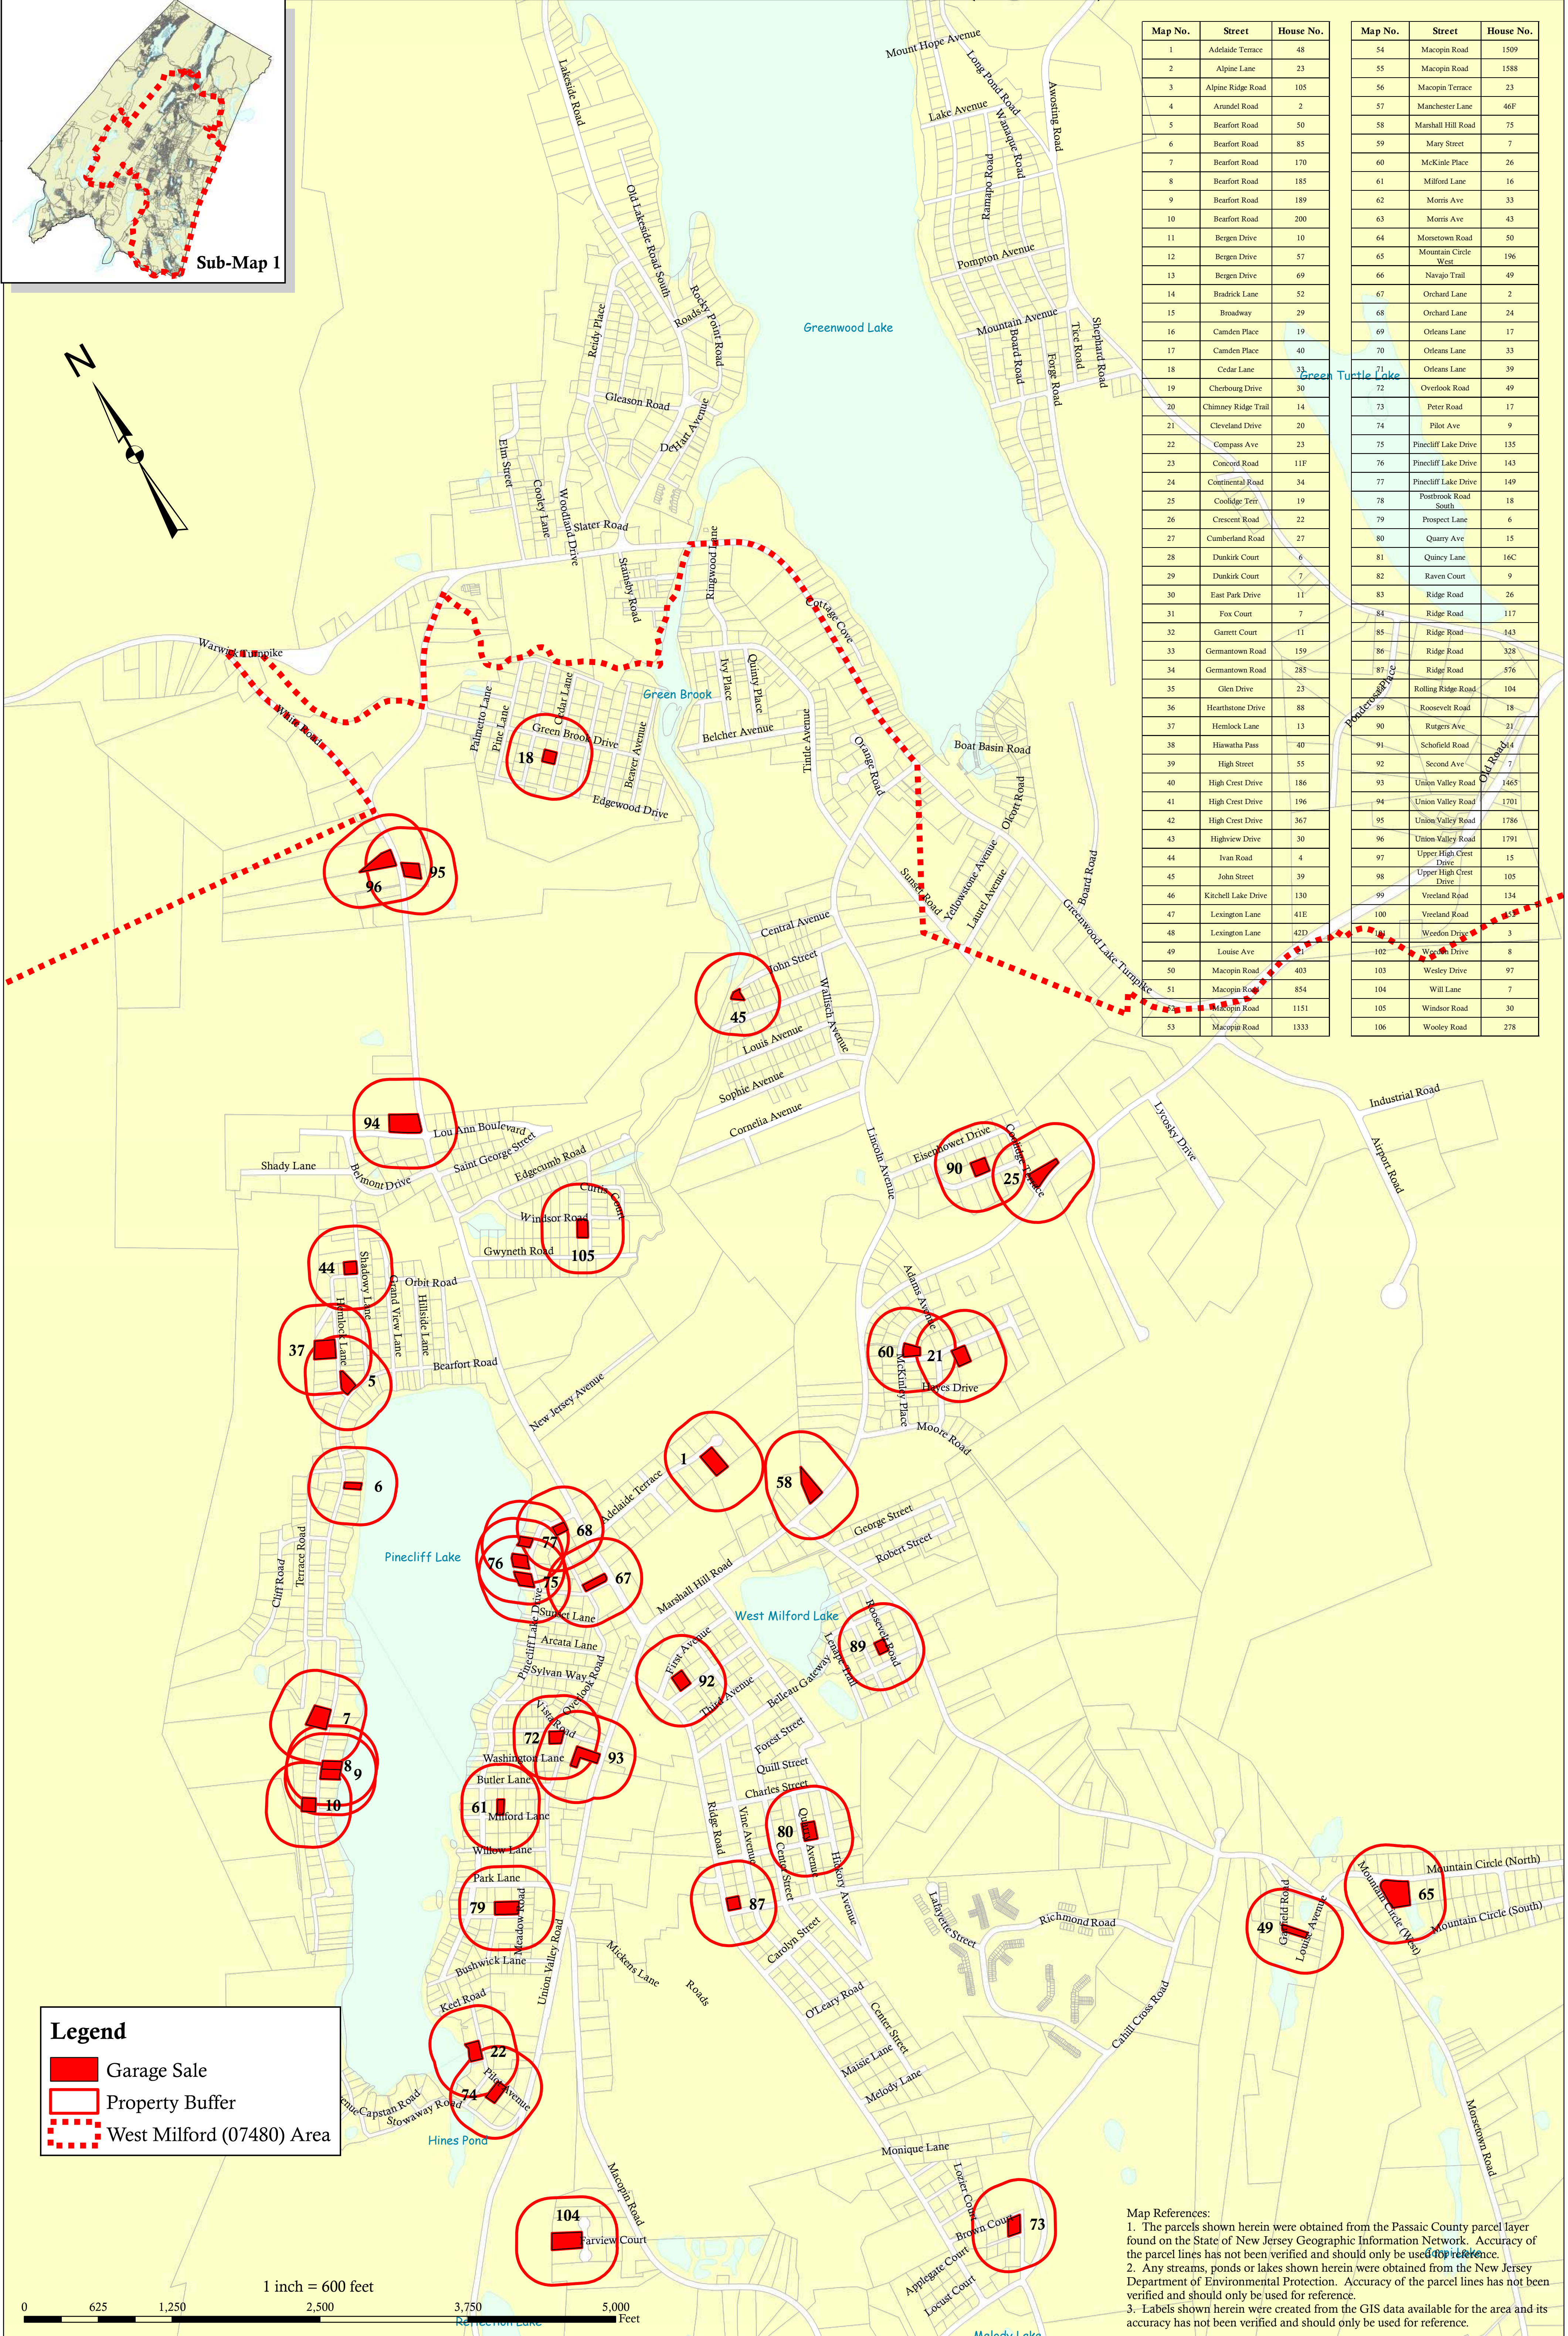

Map No.	Street	House No.	Map No.	Street	House No.
1	Adelaide Terrace	48	54	Macopin Road	1509
2	Alpine Lane	23	55	Macopin Road	1588
3	Alpine Ridge Road	105	56	Macopin Terrace	23
4	Arundel Road	2	57	Manchester Lane	46F
5	Bearfort Road	50	58	Marshall Hill Road	75
6	Bearfort Road	85	59	Mary Street	7
7	Bearfort Road	170	60	McKinle Place	26
8	Bearfort Road	185	61	Milford Lane	16
9	Bearfort Road	189	62	Morris Ave	33
10	Bearfort Road	200	63	Morris Ave	43
11	Bergen Drive	10	64	Morsetown Road	50
12	Bergen Drive	57	65	Mountain Circle West	196
13	Bergen Drive	69	66	Navajo Trail	49
14	Bradrick Lane	52	67	Orchard Lane	2
15	Broadway	29	68	Orchard Lane	24
16	Camden Place	19	69	Orleans Lane	17
17	Camden Place	40	70	Orleans Lane	33
18	Cedar Lane	33	71	Orleans Lane	39
19	Cherbourg Drive	30	72	Overlook Road	49
20	Chimney Ridge Trail	14	73	Peter Road	17
21	Cleveland Drive	20	74	Pilot Ave	9
22	Compass Ave	23	75	Pinecliff Lake Drive	135
23	Concord Road	11F	76	Pinecliff Lake Drive	143
24	Continental Road	34	77	Pinecliff Lake Drive	149
25	Coolidge Terr	19	78	Postbrook Road South	18
26	Crescent Road	22	79	Prospect Lane	6
27	Cumberland Road	27	80	Quarry Lane	15
28	Dunkirk Court	6	81	Quincy Lane	16C
29	Dunkirk Court	7	82	Raven Court	9
30	East Park Drive	11	83	Ridge Road	26
31	Fox Court	7	84	Ridge Road	117
32	Garrett Court	11	85	Ridge Road	143
33	Germentown Road	159	86	Ridge Road	328
34	Germentown Road	285	87	Ridge Road	576
35	Glen Drive	23	88	Rolling Ridge Road	104
36	Heartstone Drive	88	89	Roosevelt Road	18
37	Hemlock Lane	13	90	Rugers Ave	21
38	Hiawatha Pass	40	91	Schofield Road	14
39	High Street	55	92	Second Ave	7
40	High Crest Drive	186	93	Union Valley Road	1465
41	High Crest Drive	196	94	Union Valley Road	1701
42	High Crest Drive	367	95	Union Valley Road	1786
43	Highbury Drive	30	96	Union Valley Road	1791
44	Ivan Road	4	97	Upper High Crest Drive	15
45	John Street	39	98	Upper High Crest Drive	105
46	Kitchell Lake Drive	130	99	Wreeland Road	134
47	Lexington Lane	41E	100	Wreeland Road	153
48	Lexington Lane	42D	101	Wreeland Road	153
49	Louise Ave	4	102	Wreeland Road	153
50	Macopin Road	403	103	Wesley Drive	97
51	Macopin Road	854	104	Will Lane	7
52	Macopin Road	1151	105	Windsor Road	30
53	Macopin Road	1333	106	Woolley Road	278