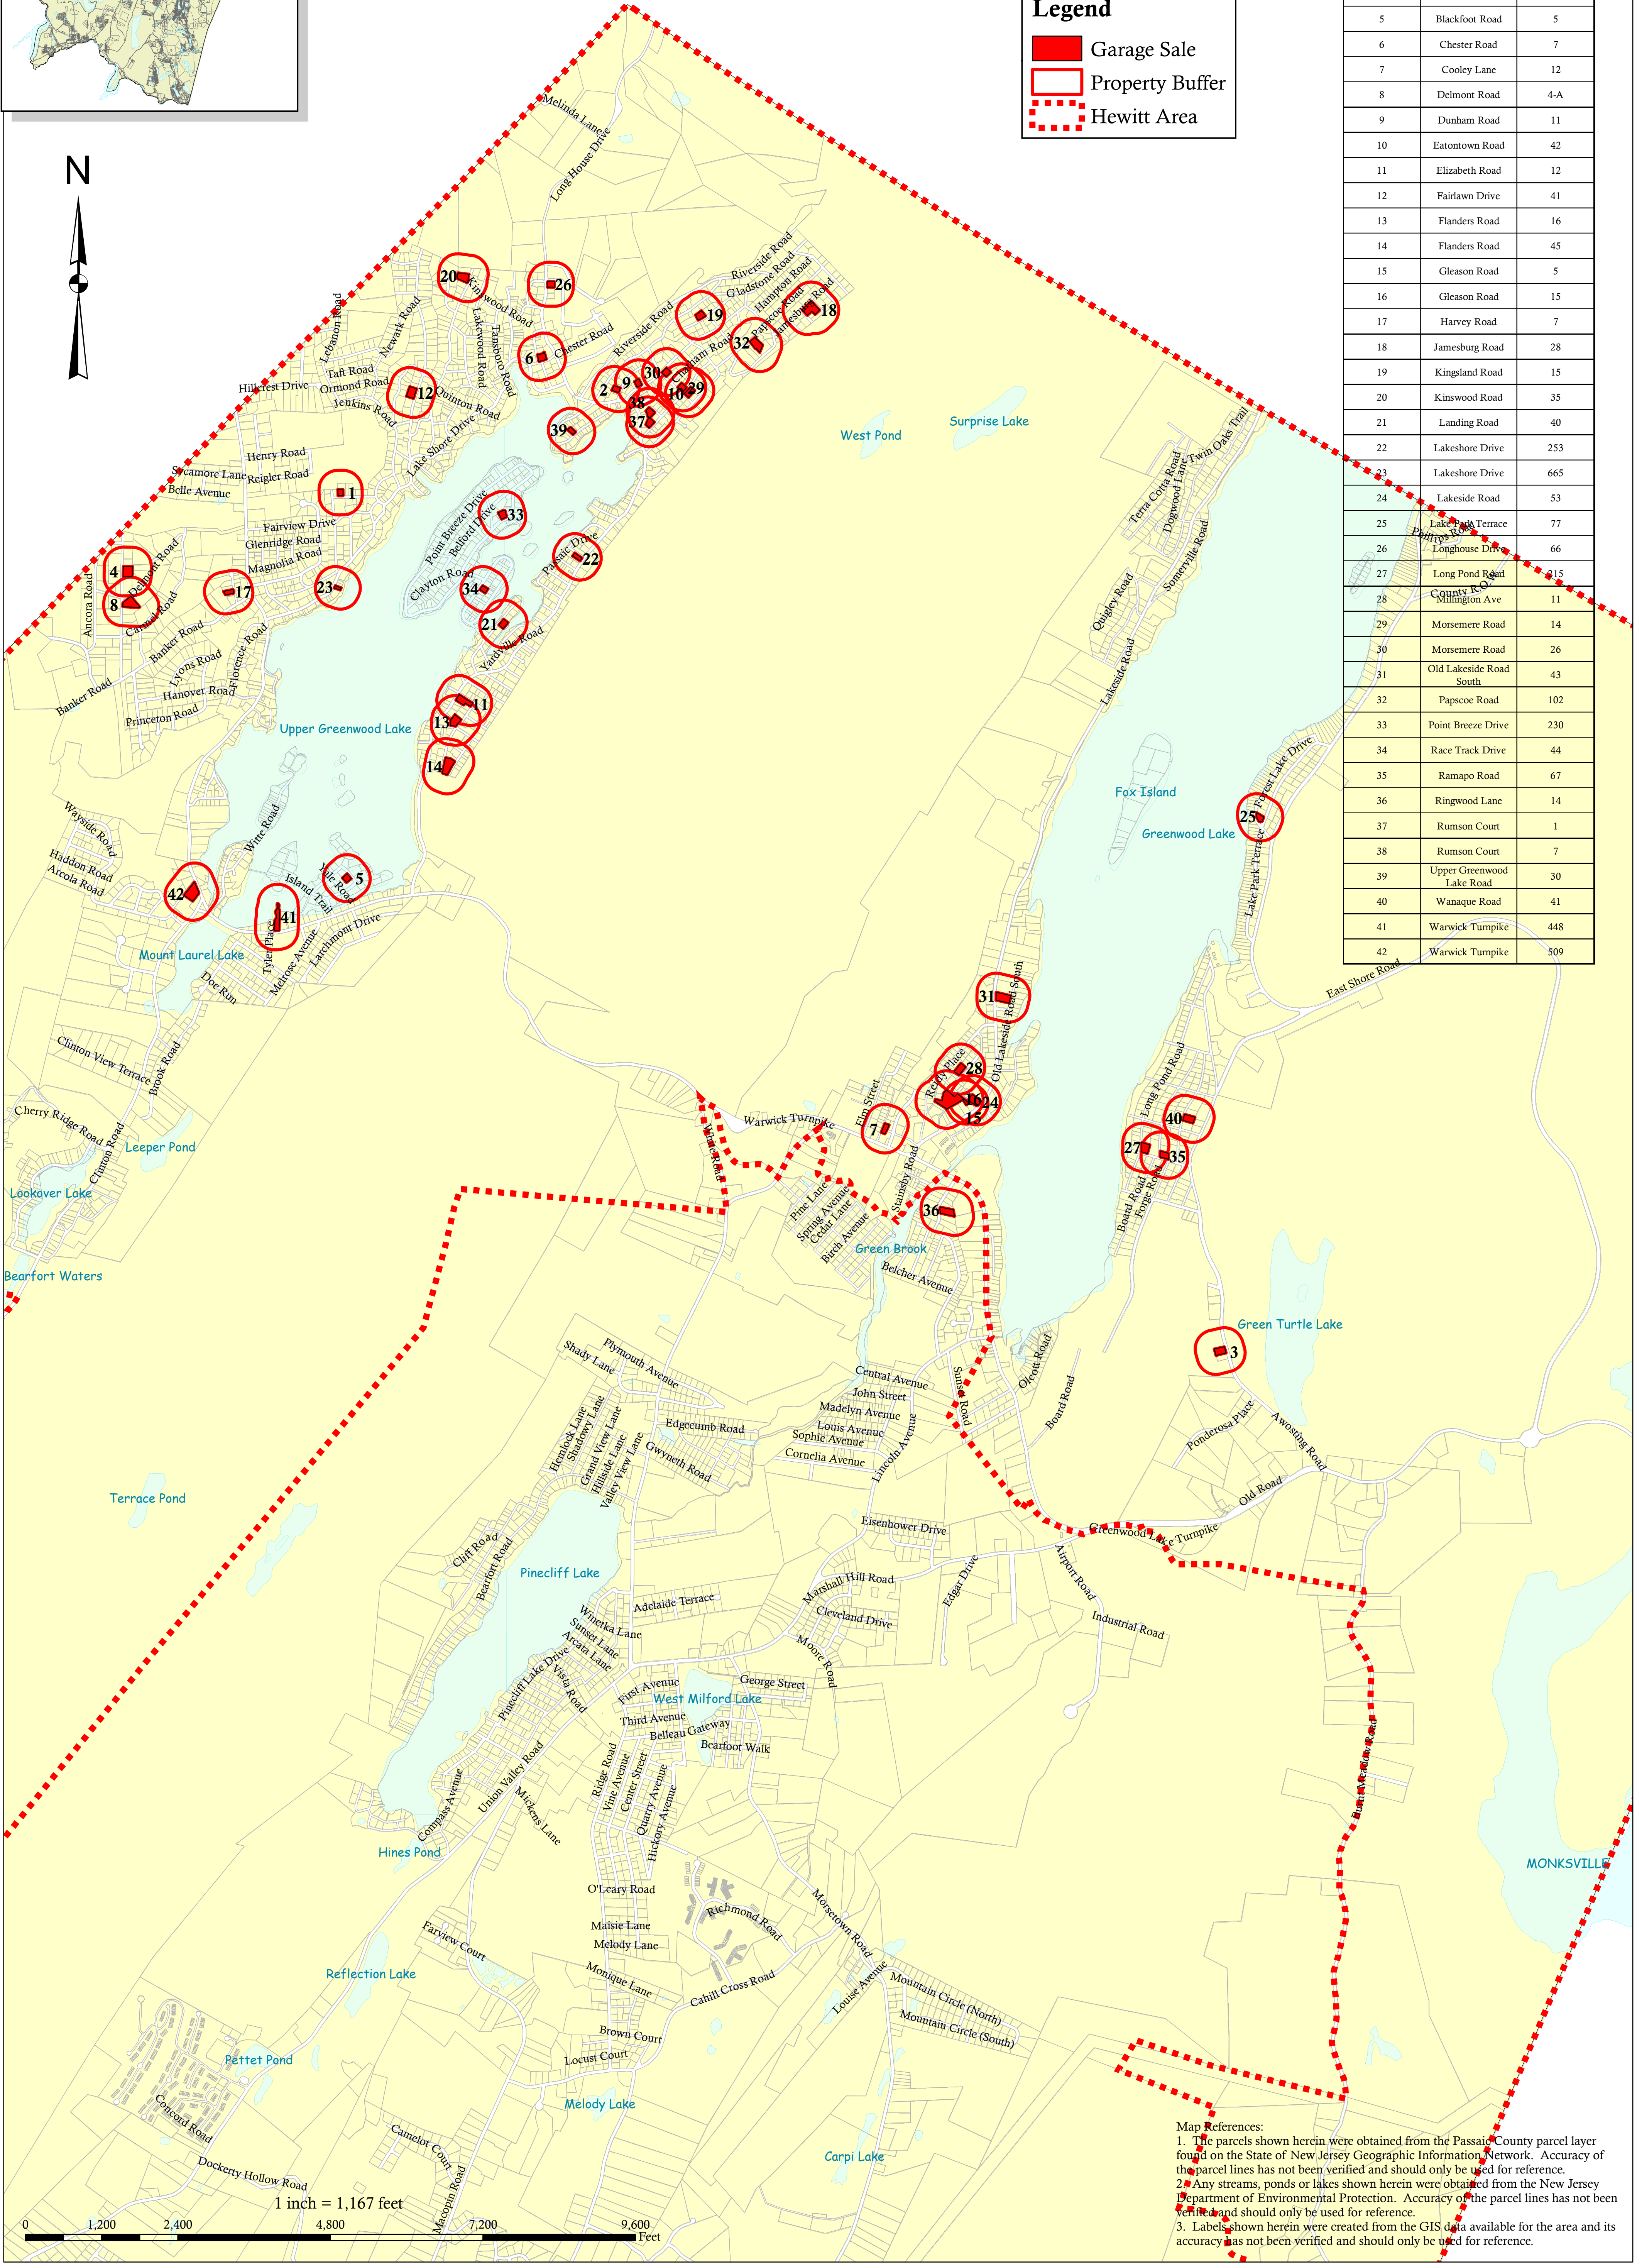

2024 Townwide Garage Sale

- Location: Hewitt -

Legend

- Garage Sale
- Property Buffer
- Hewitt Area

Map No.	Street	House No.
1	Ardena Road	22
2	Audubon Road	7
3	Awosting Road	97
4	Bamegat Road	68
5	Blackfoot Road	5
6	Chester Road	7
7	Cooley Lane	12
8	Delmont Road	4-A
9	Dunham Road	11
10	Eatontown Road	42
11	Elizabeth Road	12
12	Fairlawn Drive	41
13	Flanders Road	16
14	Flanders Road	45
15	Gleason Road	5
16	Gleason Road	15
17	Harvey Road	7
18	Jamesburg Road	28
19	Kingsland Road	15
20	Kinswood Road	35
21	Landing Road	40
22	Lakeshore Drive	253
23	Lakeshore Drive	665
24	Lakeside Road	53
25	Lakeside Terrace	77
26	Longhouse Drive	66
27	Long Pond Road	215
28	Millington Ave	11
29	Morsemere Road	14
30	Morsemere Road	26
31	Old Lakeside Road South	43
32	Papscoo Road	102
33	Point Breeze Drive	230
34	Race Track Drive	44
35	Ramapo Road	67
36	Ringwood Lane	14
37	Rumson Court	1
38	Rumson Court	7
39	Upper Greenwood Lake Road	30
40	Wanaque Road	41
41	Warwick Turnpike	448
42	Warwick Turnpike	509