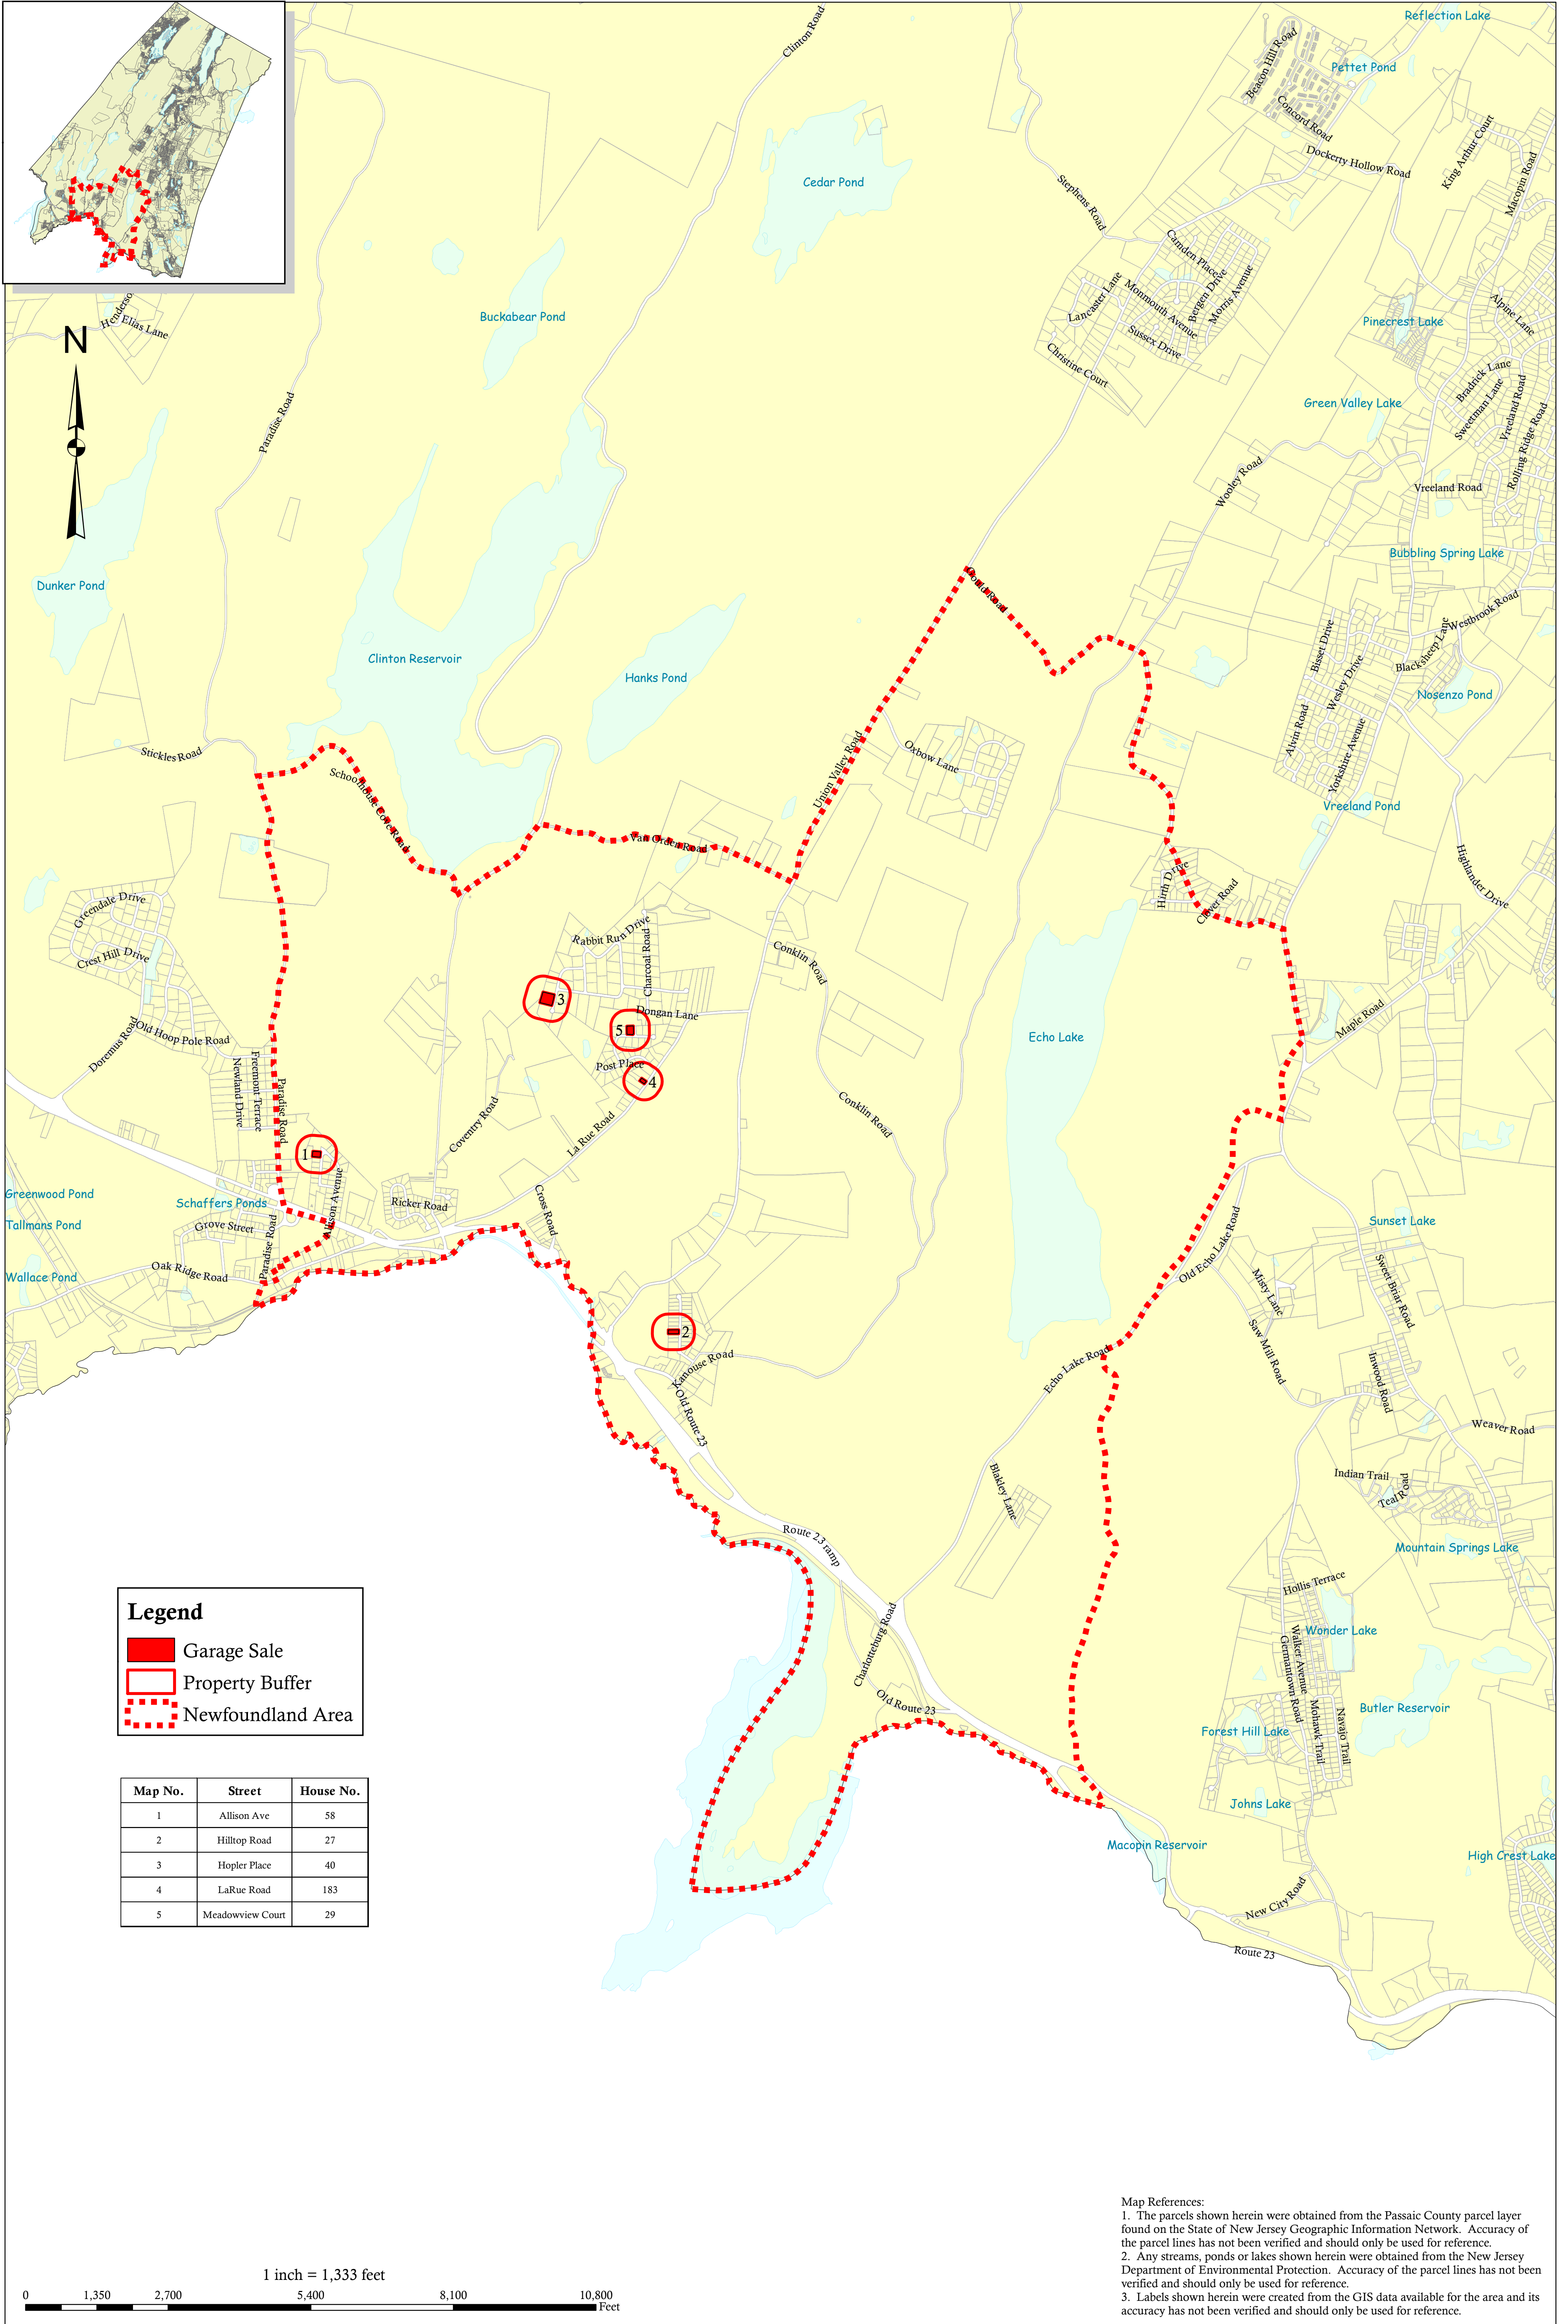

2024 Townwide Garage Sale

- Location: Newfoundland -

Legend

- Garage Sale
- Property Buffer
- Newfoundland Area

Map No.	Street	House No.
1	Allison Ave	58
2	Hilltop Road	27
3	Hopler Place	40
4	LaRue Road	183
5	Meadowview Court	29

1 inch = 1,333 feet

Map References:
1. The parcels shown herein were obtained from the Passaic County parcel layer found on the State of New Jersey Geographic Information Network. Accuracy of the parcel lines has not been verified and should only be used for reference.
2. Any streams, ponds or lakes shown herein were obtained from the New Jersey Department of Environmental Protection. Accuracy of the parcel lines has not been verified and should only be used for reference.
3. Labels shown herein were created from the GIS data available for the area and its accuracy has not been verified and should only be used for reference.