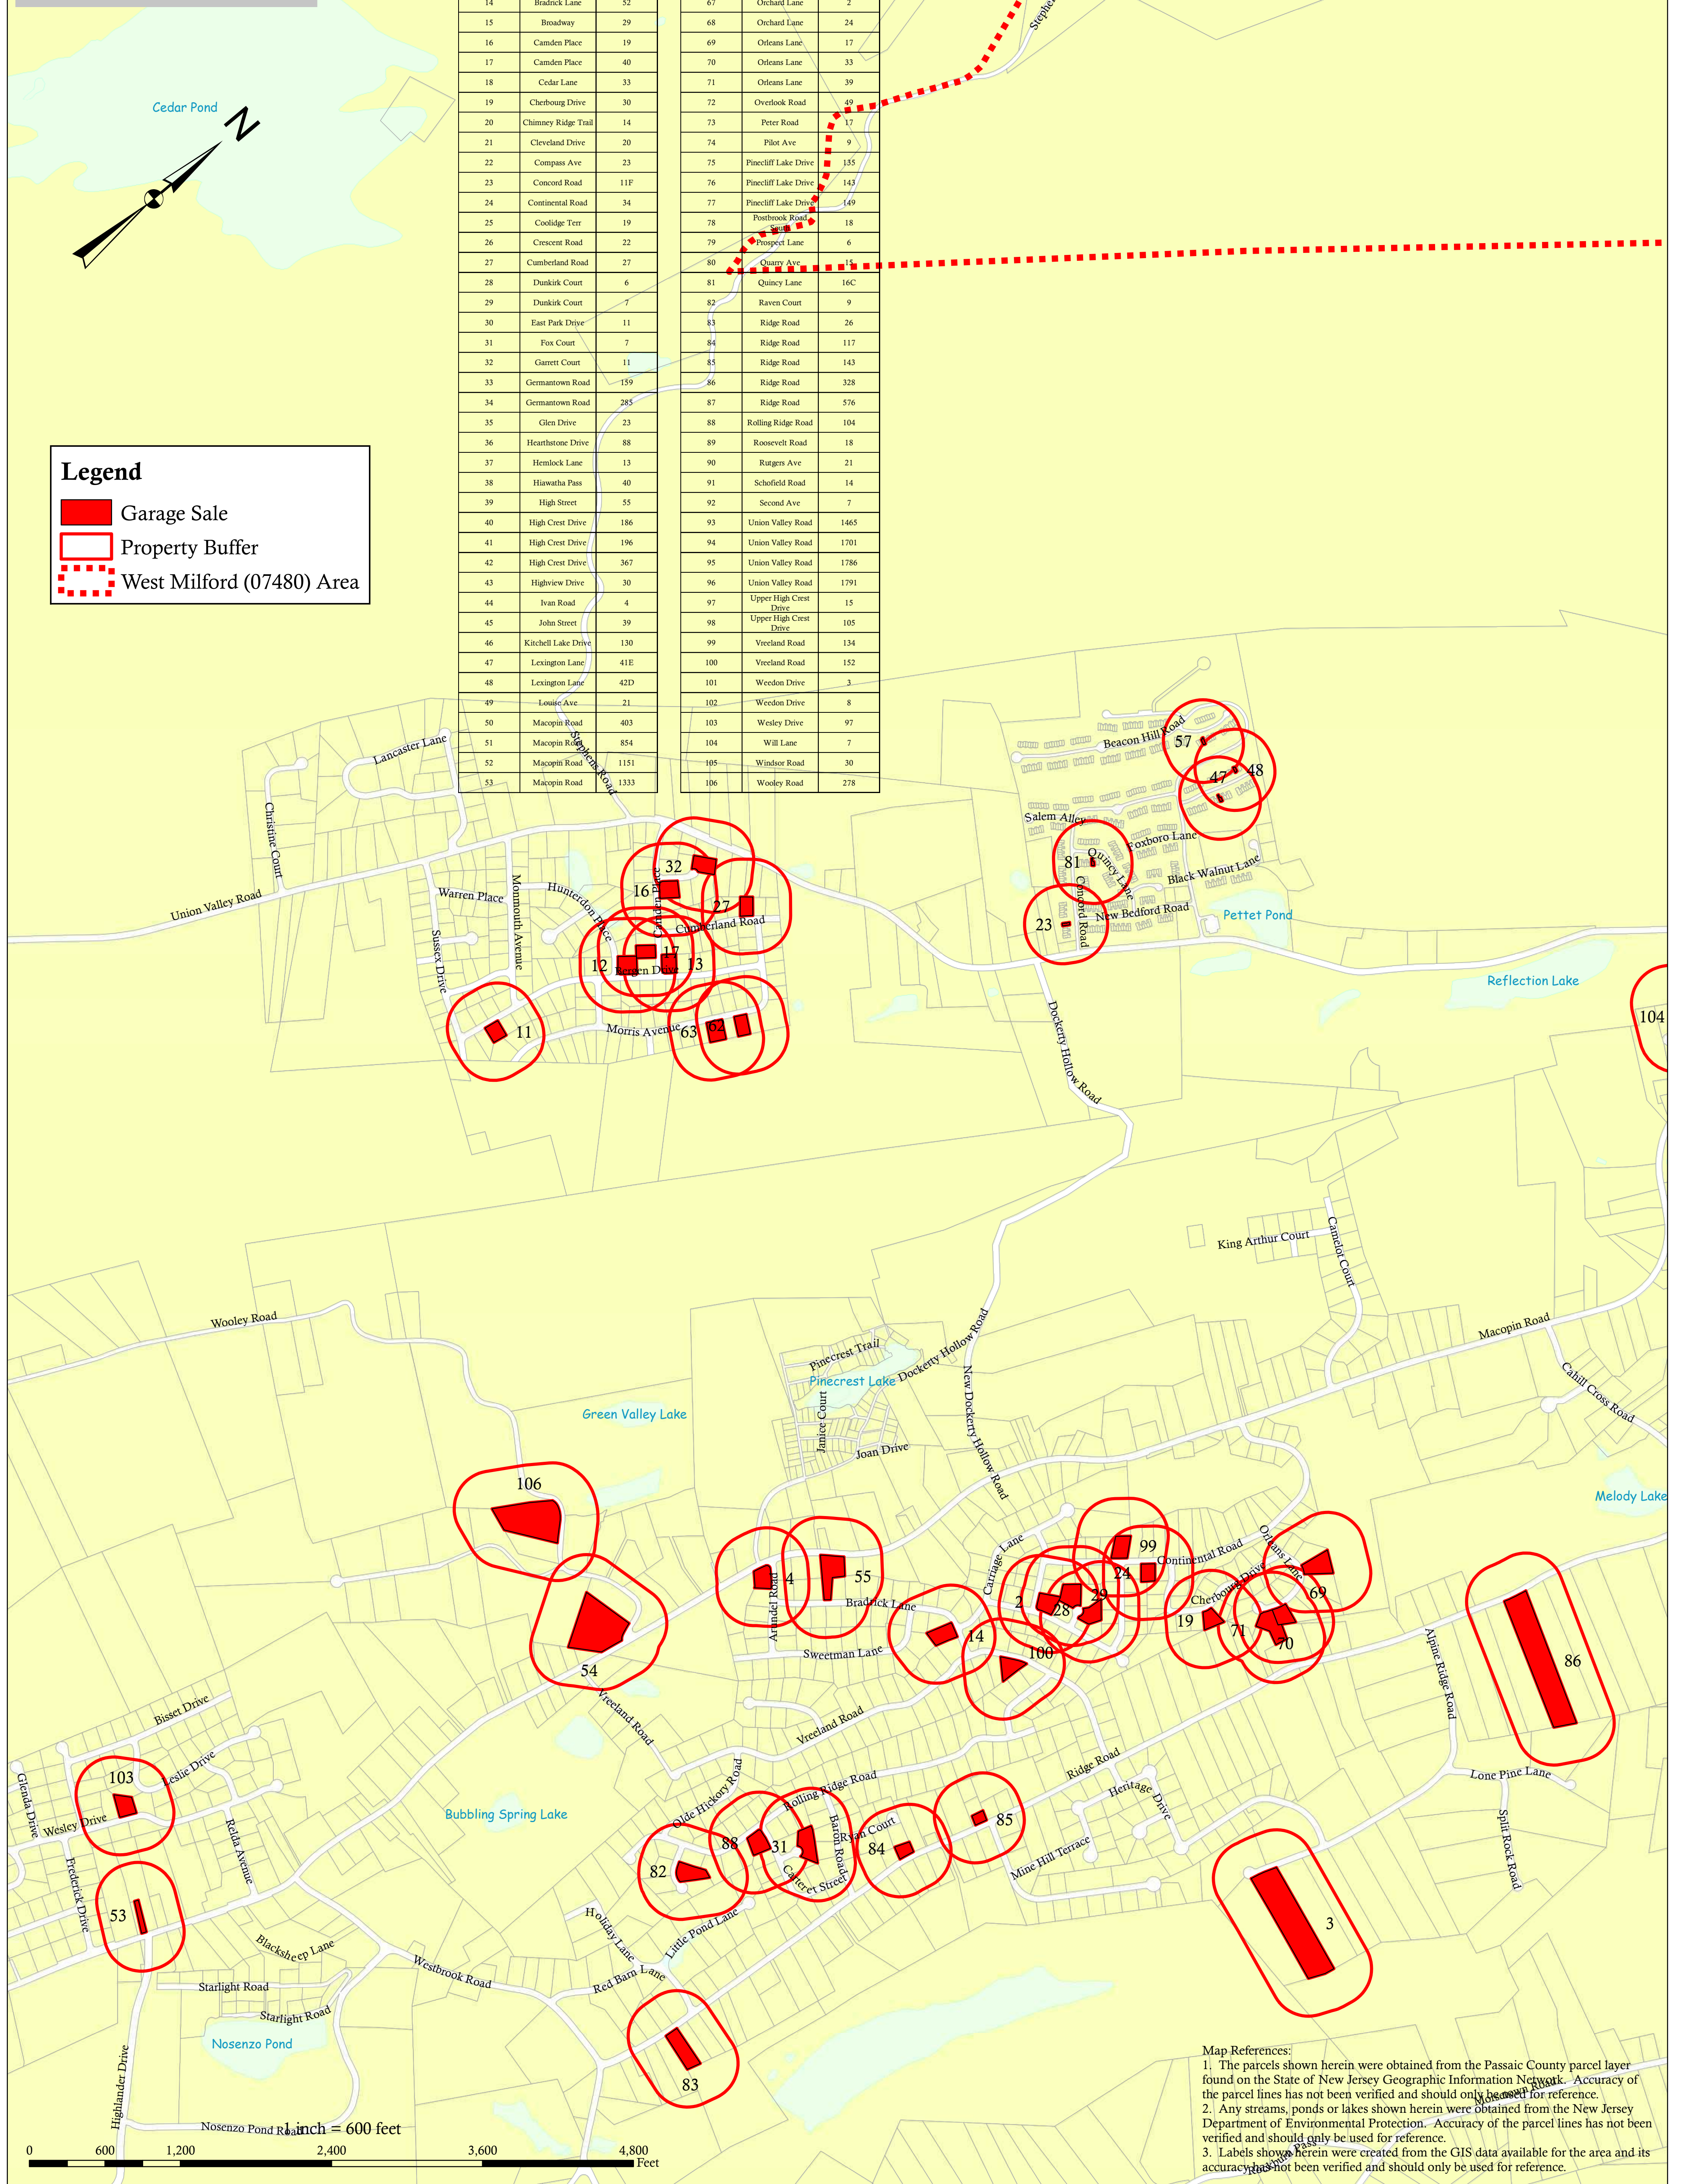

Legend

- Garage Sale
- Property Buffer
- West Milford (07480) Area