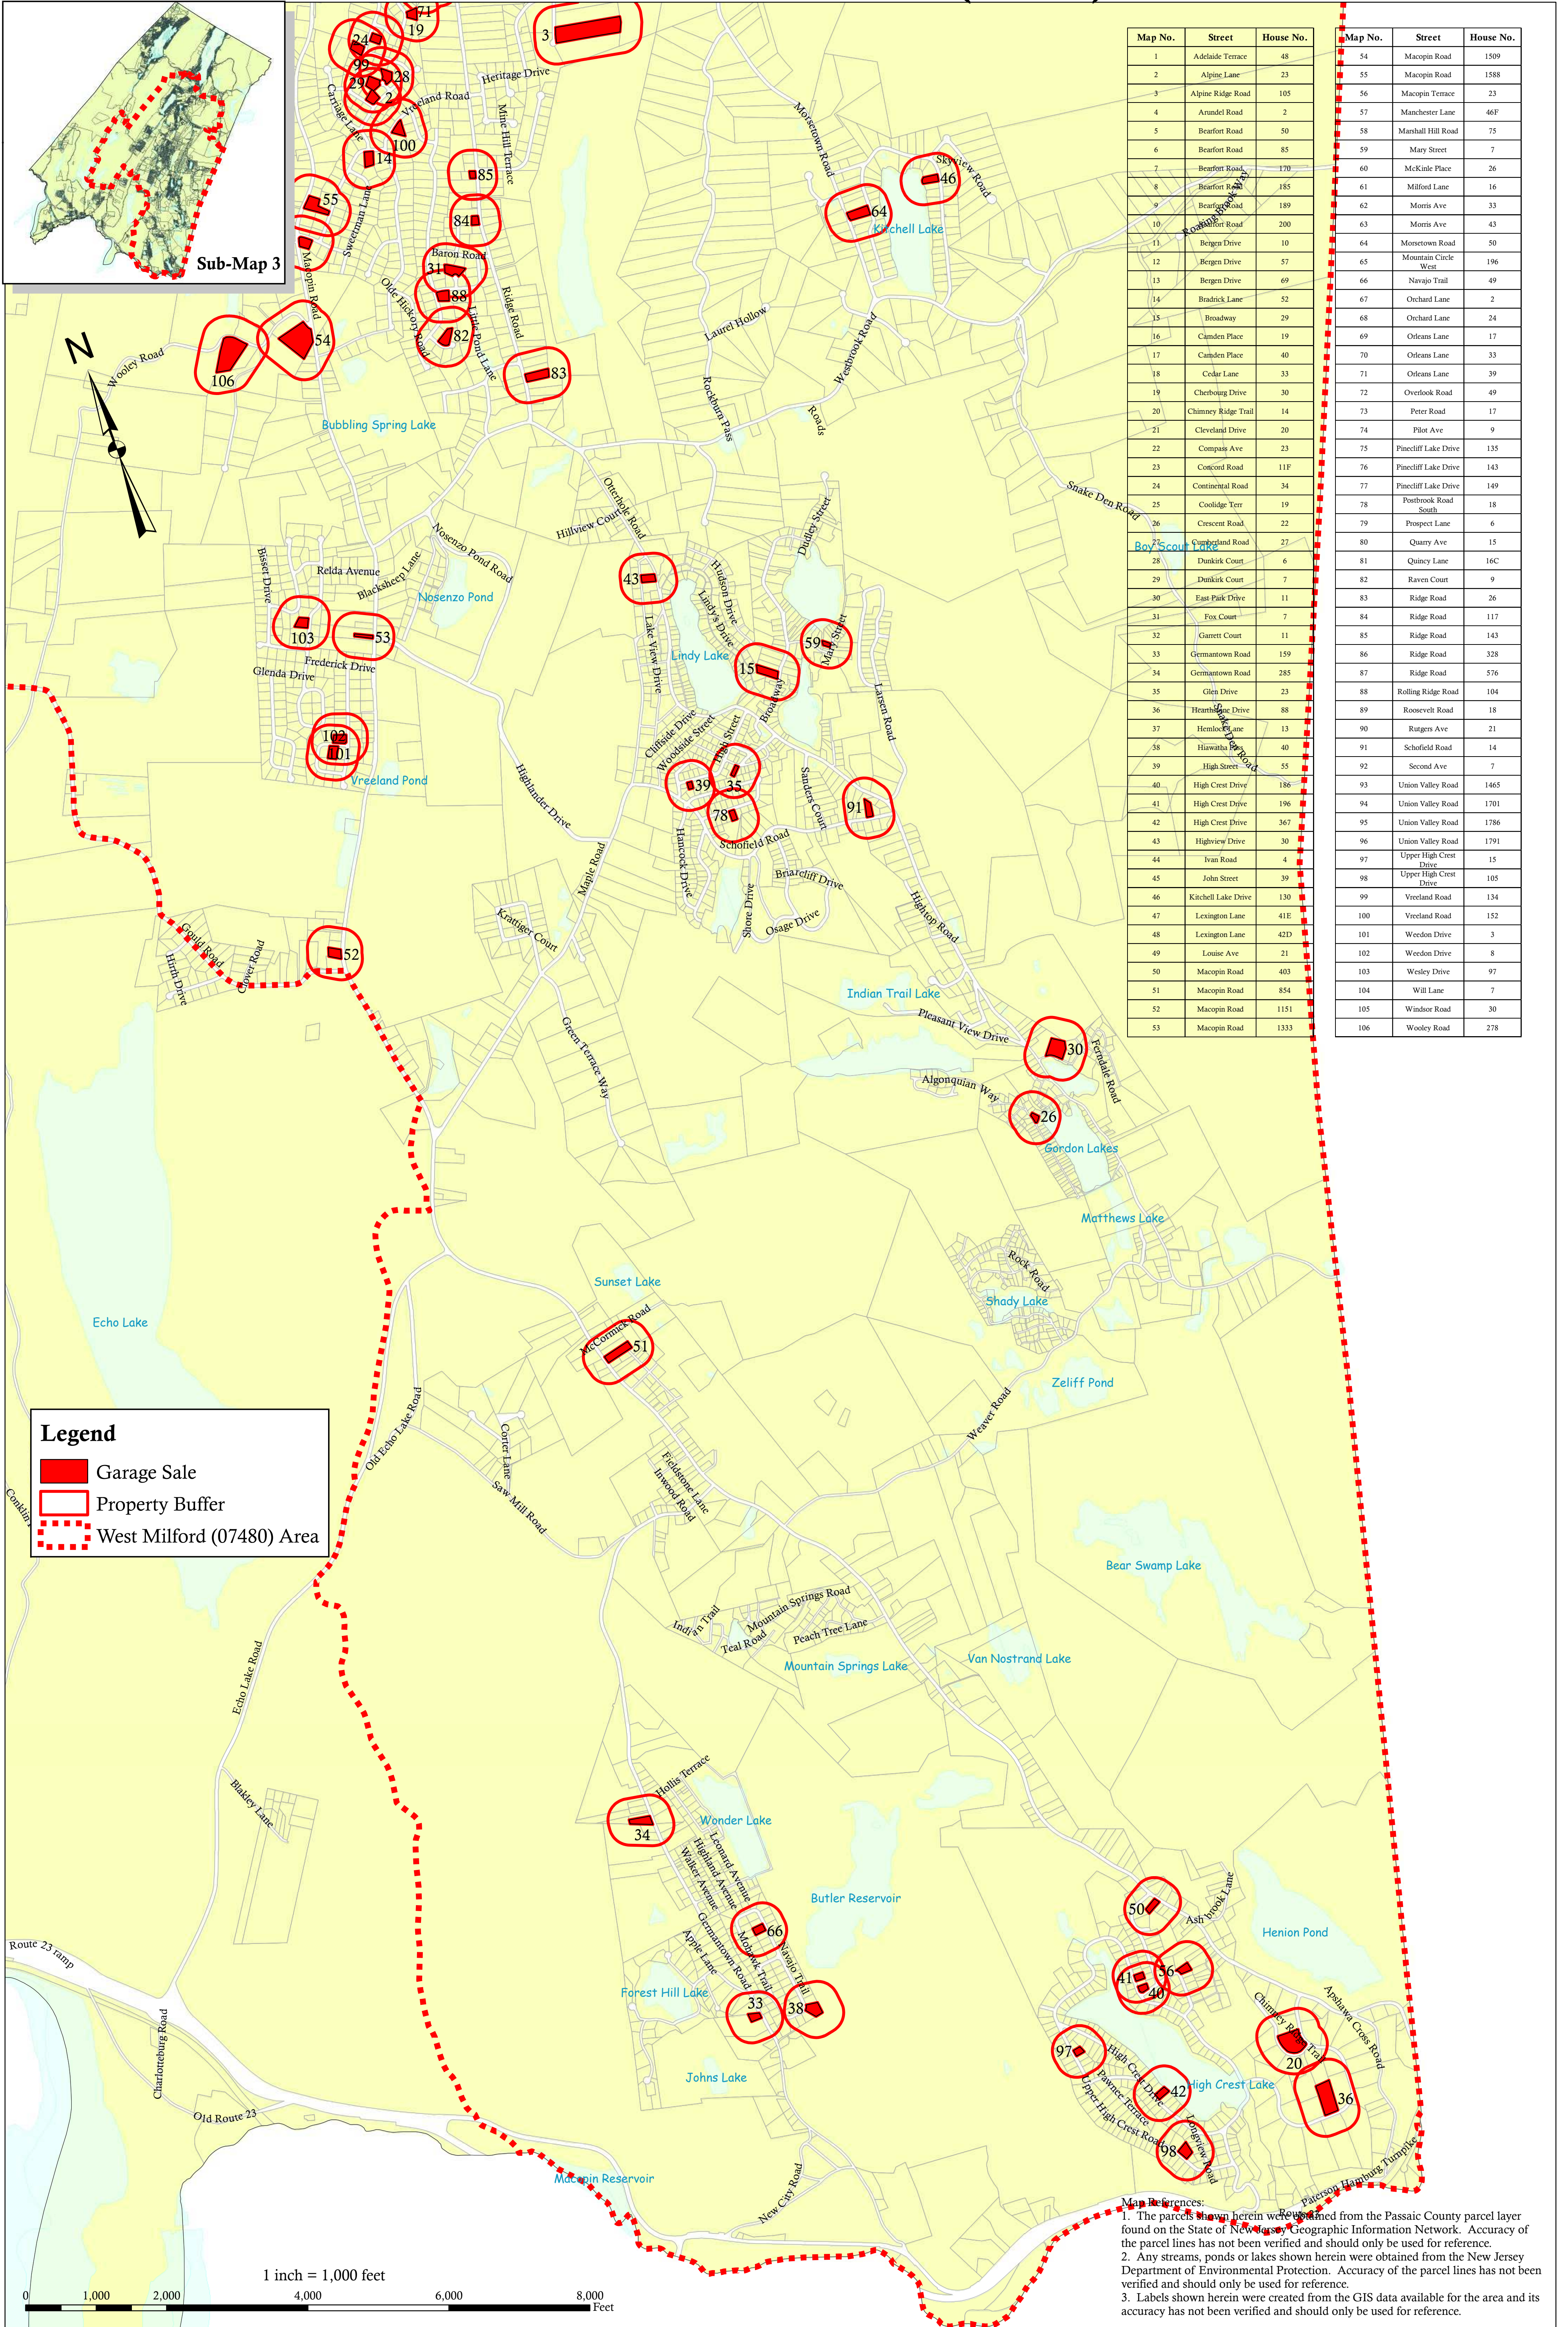

2024 Townwide Garage Sale

- Location: West Milford (07480) -

Map References:
1. The parcels shown herein were obtained from the Passaic County parcel layer found on the State of New Jersey Geographic Information Network. Accuracy of the parcel lines has not been verified and should only be used for reference.
2. Any streams, ponds or lakes shown herein were obtained from the New Jersey Department of Environmental Protection. Accuracy of the parcel lines has not been verified and should only be used for reference.
3. Labels shown herein were created from the GIS data available for the area and its accuracy has not been verified and should only be used for reference.