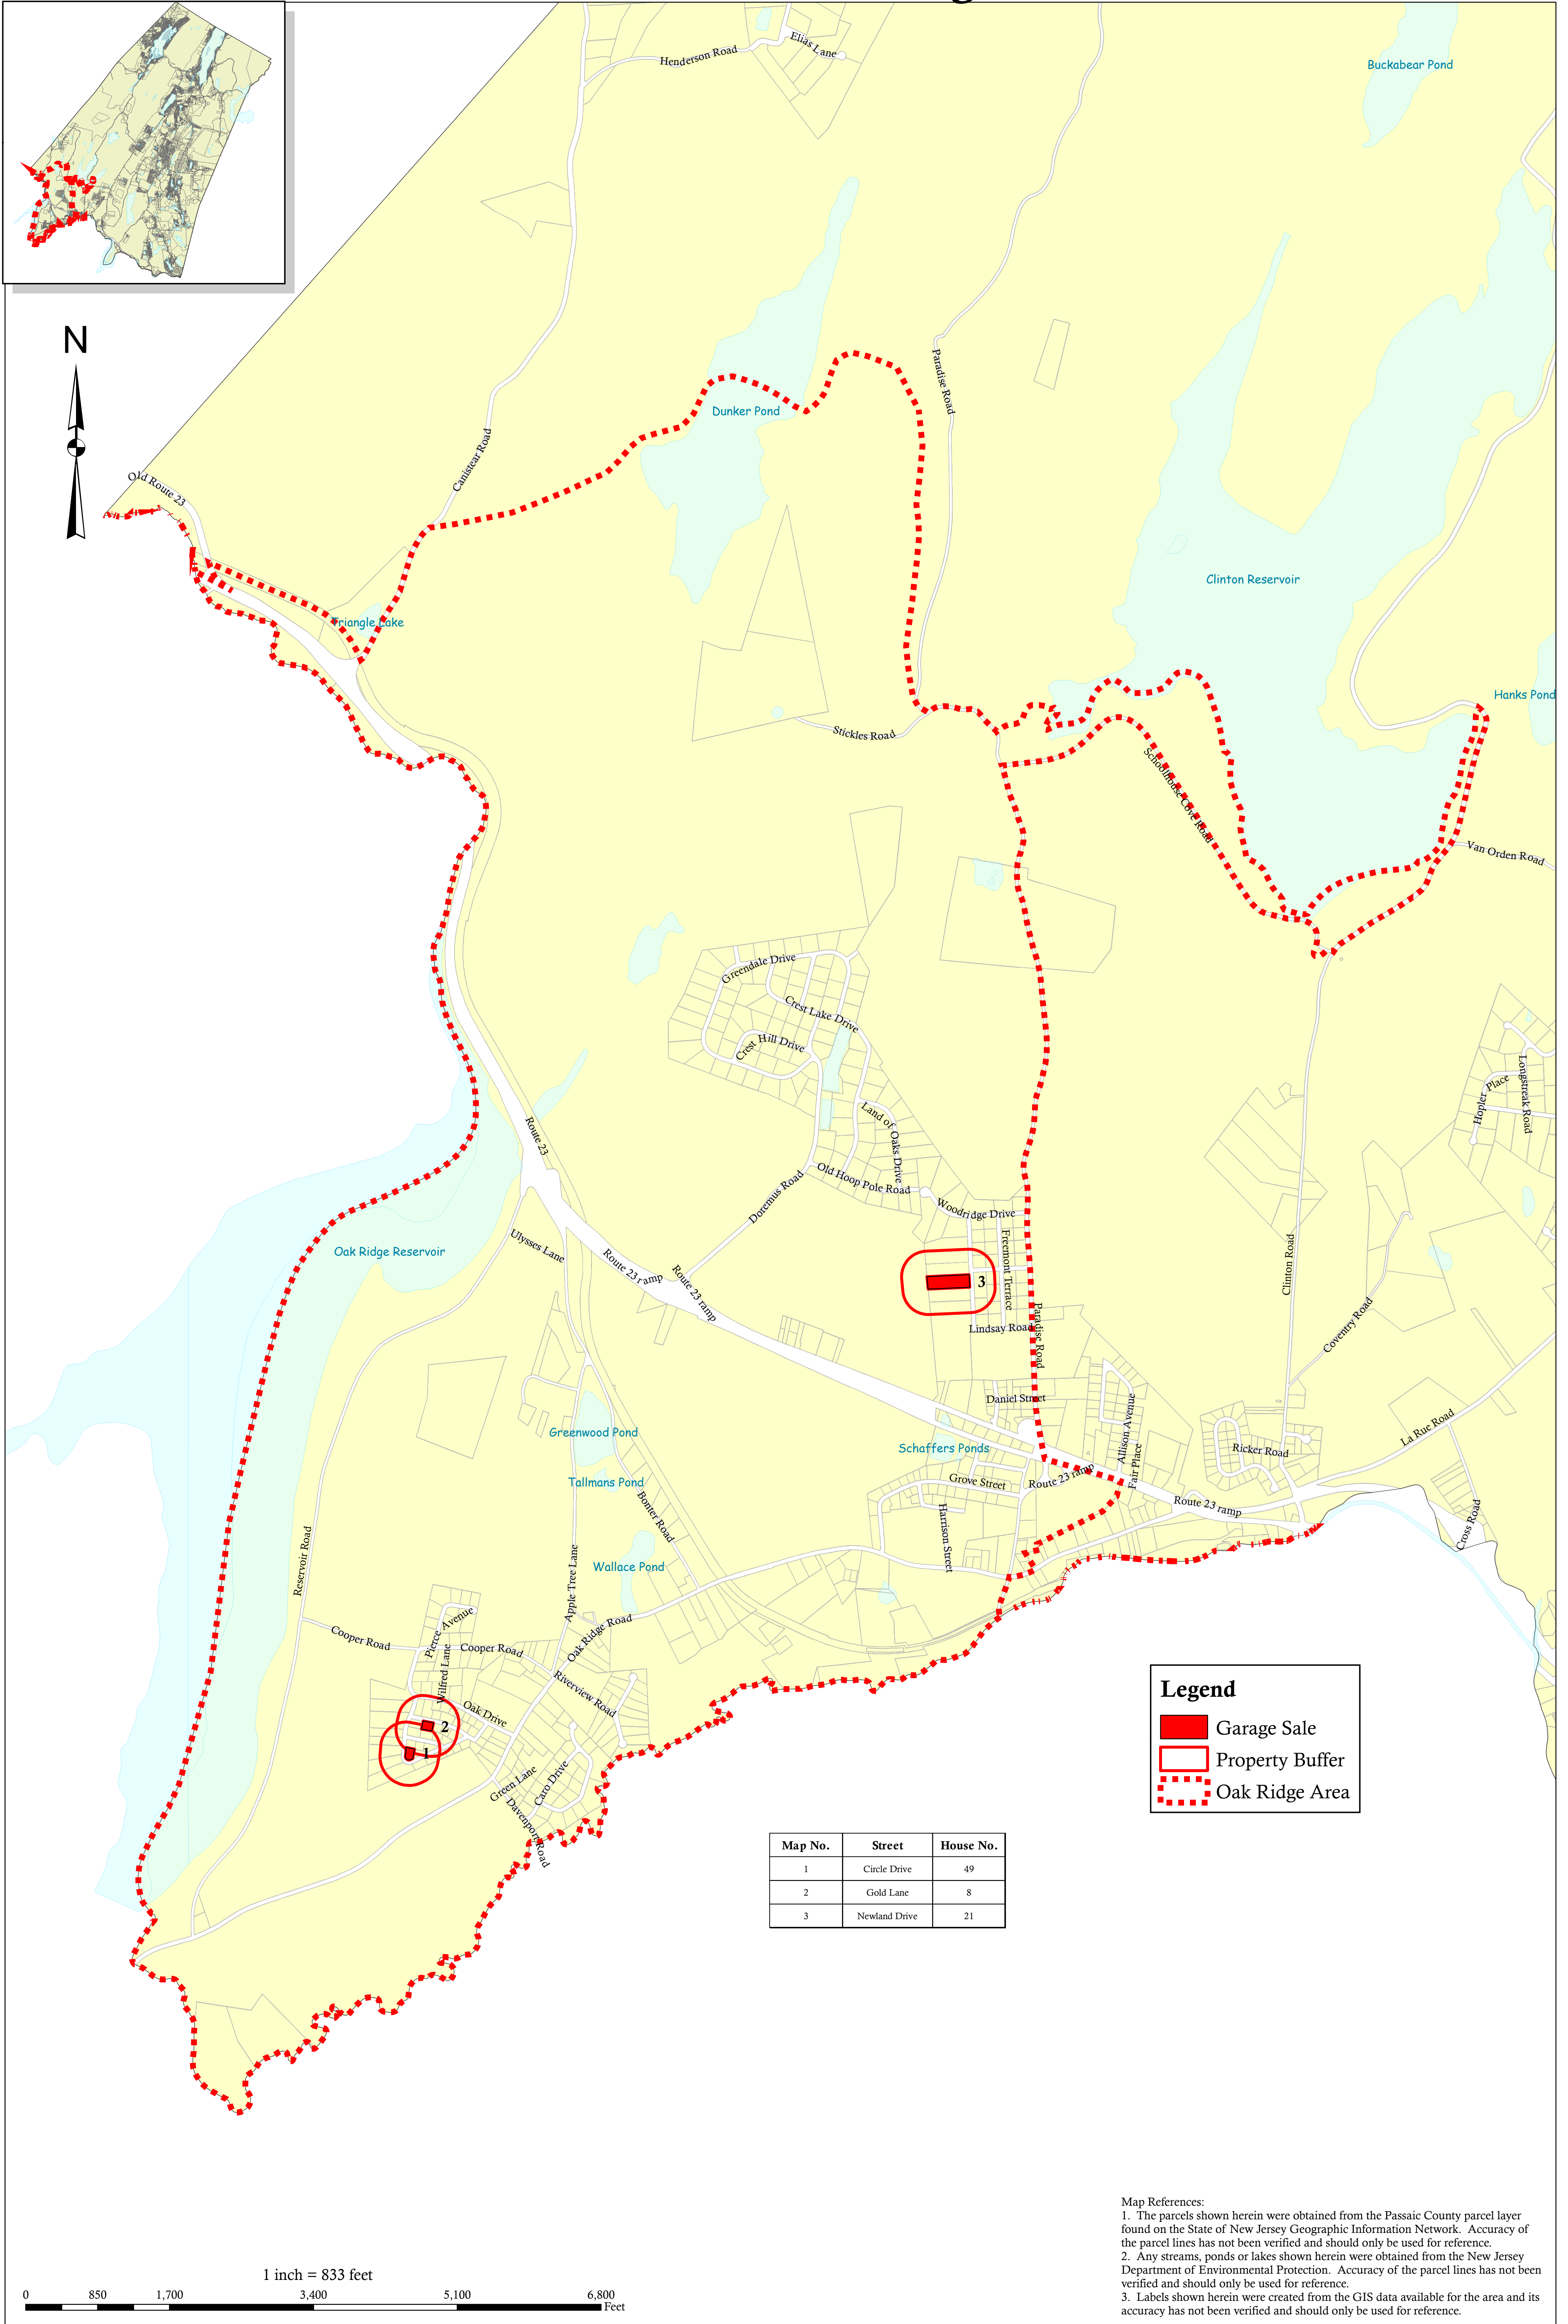

2024 Townwide Garage Sale

- Location: Oak Ridge -

Legend

- Garage Sale
- Property Buffer
- Oak Ridge Area

Map No.	Street	House No.
1	Circle Drive	49
2	Gold Lane	8
3	Newland Drive	21

Map References:
1. The parcels shown herein were obtained from the Passaic County parcel layer found on the State of New Jersey Geographic Information Network. Accuracy of the parcel lines has not been verified and should only be used for reference.
2. Any streams, ponds or lakes shown herein were obtained from the New Jersey Department of Environmental Protection. Accuracy of the parcel lines has not been verified and should only be used for reference.
3. Labels shown herein were created from the GIS data available for the area and its accuracy has not been verified and should only be used for reference.

1 inch = 833 feet

0 850 1,700 3,400 5,100 6,800 Feet