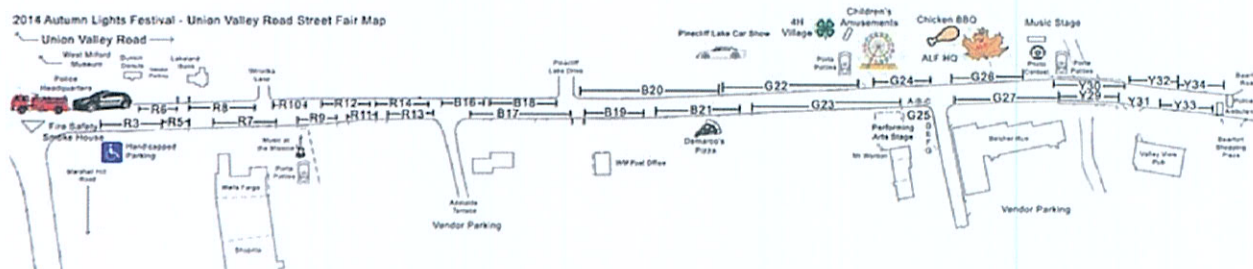

ALF 2014 Union Valley Road Street Fair Map

[Click for Larger Map](#) | [Click for Vendor Page](#)

SCHEDULE OF EVENTS AT THE 2014 AUTUMN LIGHTS FESTIVAL

MAIN STAGE

Pinecliff Lake Dam Parking Lot

- 10:00am - Official festival opening with teen singer (Star Spangled Banner)
- 10:20am - Disney's Frozen with Characters on stage. Join the cast in the Children's area located in Red Section in Dr. Bair's parking lot.
- 10:45am - Sumo Wrestlers at Pinecliff Lake Clubhouse.
- 11:15am - Cinnamon the Clown introduction. Visit Cinnamon the Clown in the Children's Area in the Red Section in Dr Bair's parking lot.
- 10-12:30pm - DJ Music when no activity

2014 FESTIVAL FORMS

- [1st Annual Ice Cream Sunday Contest_Form](#)
- [1st Annual Baby Parade Contest Form](#)
- [1st Annual Dessert Wars Contest Form](#)
- [2014 Photo Entry Form](#)
- [5th Annual Demarcos Pasta Eating Contest Form](#)
- [5th Annual Pickle Eating Contest Registration Form](#)